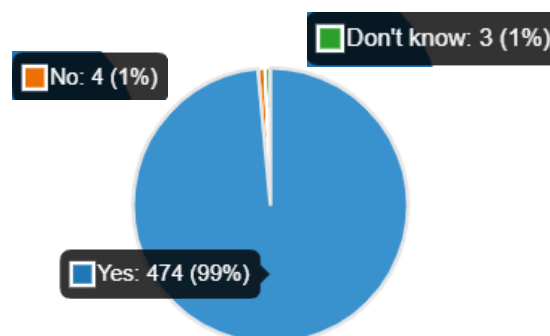

4. Do you agree with the requirement that dogs must be placed on a lead when directed to do so by an authorised Council Officer? This would apply across the whole District.

Yes 385

No 66

Don't know 30