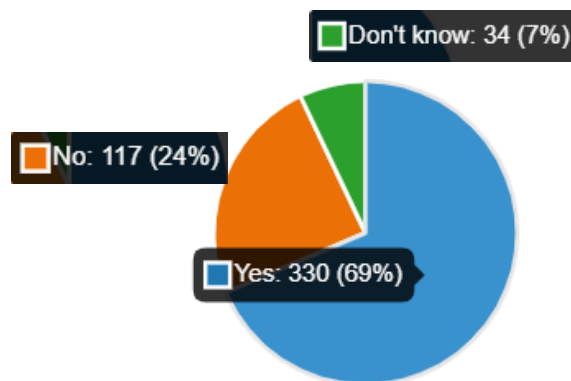

9. Do you agree that dogs should be kept on a lead at all times between 1 April and 30 September each year **along the extension to the Brythnoth statue in Promenade Park**

Yes	330
No	117
Don't know	34

10. Do you agree that dogs should be kept on a lead at all times between 1 April and 30 September each year at Riverside Park and the Quay Front - specifically in **Riverside Park Sports Pitches, Millfields?**

Yes	280
No	118
Don't know	78