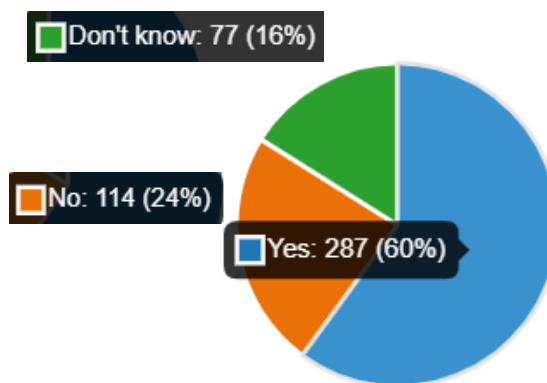

Don't know 71

12. Do you agree that dogs should be kept on a lead at all times between 1 April and 30 September each year at Riverside Park and the Quay Front - specifically in **Burnham Quay Front (West)**

Yes 287
No 114
Don't know 77

13. Do you agree that dogs should be kept on a lead at all times between 1 April and 30 September each year at Riverside Park and the Quay Front - specifically in **Burnham Quay Front (East)**.

Yes 291
No 110
Don't know 79