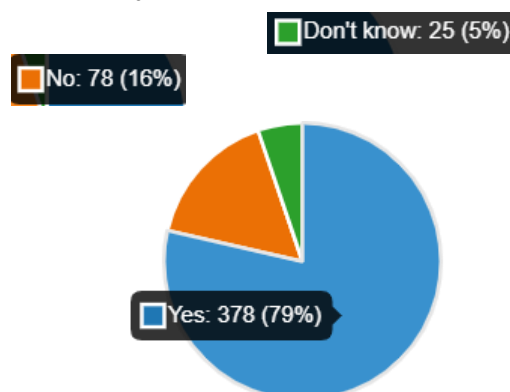

Yes 474

No 4

Don't know 3

4. Do you agree with the requirement that dogs must be placed on a lead when directed to do so by an authorised Council Officer? This would apply across the whole District.

Yes 385

No 66

Don't know 30

5. Do you agree that dogs should be excluded from all children’s play sites across the District?

Yes	378
No	78
Don't know	25

6. Do you agree that dogs should be excluded from enclosed sports pitches across the District?