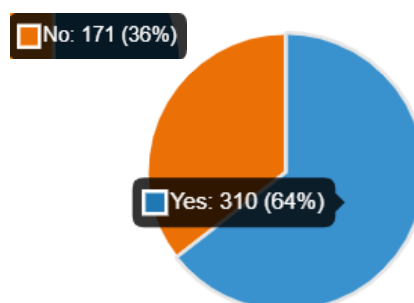

# Dog Control Public Space Protection Order – Consultation Results

1. Are you

A resident of Maldon District 440

A visitor to Maldon District 41

2. Are you a dog owner?

Yes 310

No 171

3. Do you agree that dog owners who fail to pick up their dog's excrement should be issued with a fine?