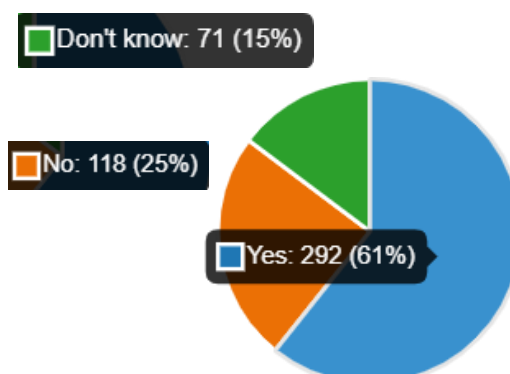

9. Do you agree that dogs should be kept on a lead at all times between 1 April and 30 September each year **along the extension to the Brythnoth statue in Promenade Park**

Yes	330
No	117
Don't know	34

10. Do you agree that dogs should be kept on a lead at all times between 1 April and 30 September each year at Riverside Park and the Quay Front - specifically in **Riverside Park Sports Pitches, Millfields?**

Yes	280
No	118
Don't know	78

11. Do you agree that dogs should be kept on a lead at all times between 1 April and 30 September each year at Riverside Park and the Quay Front - specifically at the **Quay Front adjoining Riverside Park?**

Yes	292
No	118