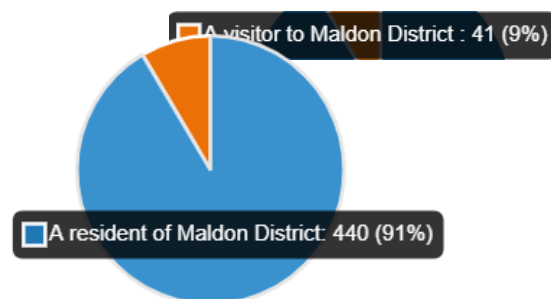

# Dog Control Public Space Protection Order – Consultation Results

1. Are you

A resident of Maldon District 440

A visitor to Maldon District 41

2. Are you a dog owner?

Yes 310

No 171

3. Do you agree that dog owners who fail to pick up their dog's excrement should be issued with a fine?