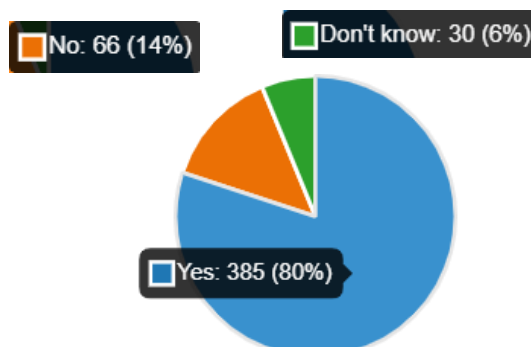

Yes 474

No 4

Don't know 3

4. Do you agree with the requirement that dogs must be placed on a lead when directed to do so by an authorised Council Officer? This would apply across the whole District.

Yes 385

No 66

Don't know 30

5. Do you agree that dogs should be excluded from all children’s play sites across the District?

Yes	378
No	78
Don't know	25

6. Do you agree that dogs should be excluded from enclosed sports pitches across the District?