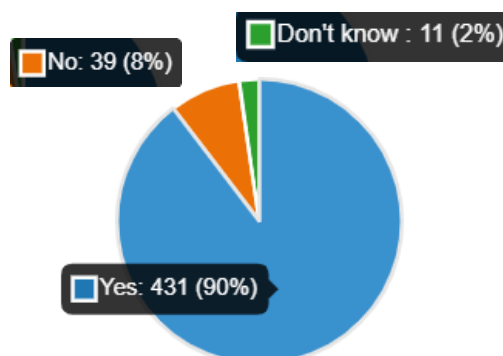

No 66

Don't know 30

5. Do you agree that dogs should be excluded from all children’s play sites across the District?

Yes	378
No	78
Don't know	25

6. Do you agree that dogs should be excluded from enclosed sports pitches across the District?

Yes	361
No	96
Don't know	24

7. Do you agree that dogs should be kept on a lead at all times in the Council’s cemeteries in Maldon, Heybridge and Burnham on Crouch?

Yes	431
No	39
Don't know	11

8. Do you agree that dogs should be kept on a lead at all times between 1 April and 30 September each year **around the lake in Promenade Park?**