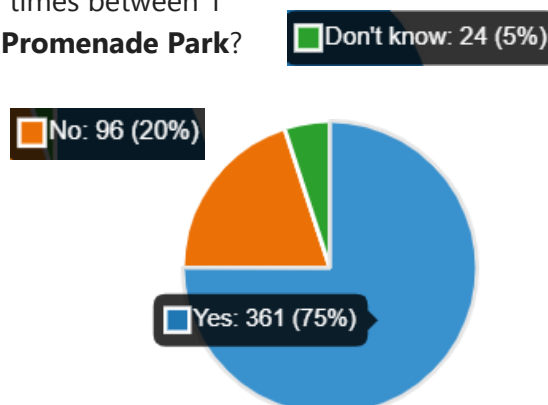

5. Do you agree that dogs should be excluded from all children’s play sites across the District?

Yes	378
No	78
Don't know	25

6. Do you agree that dogs should be excluded from enclosed sports pitches across the District?

Yes	361
No	96
Don't know	24

7. Do you agree that dogs should be kept on a lead at all times in the Council’s cemeteries in Maldon, Heybridge and Burnham on Crouch?

Yes	431
No	39
Don't know	11

8. Do you agree that dogs should be kept on a lead at all times between 1 April and 30 September each year **around the lake in Promenade Park?**

Yes	361
No	96
Don't know	24