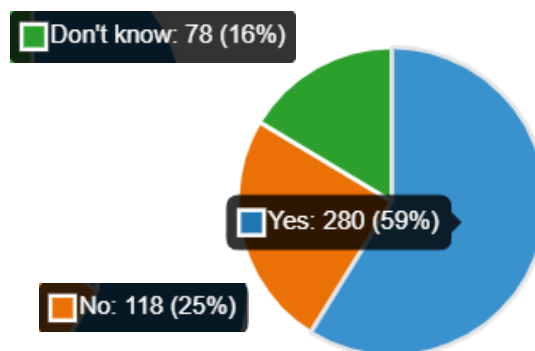

11. Do you agree that dogs should be kept on a lead at all times between 1 April and 30 September each year at Riverside Park and the Quay Front - specifically at the **Quay Front adjoining Riverside Park?**

Yes	292
No	118