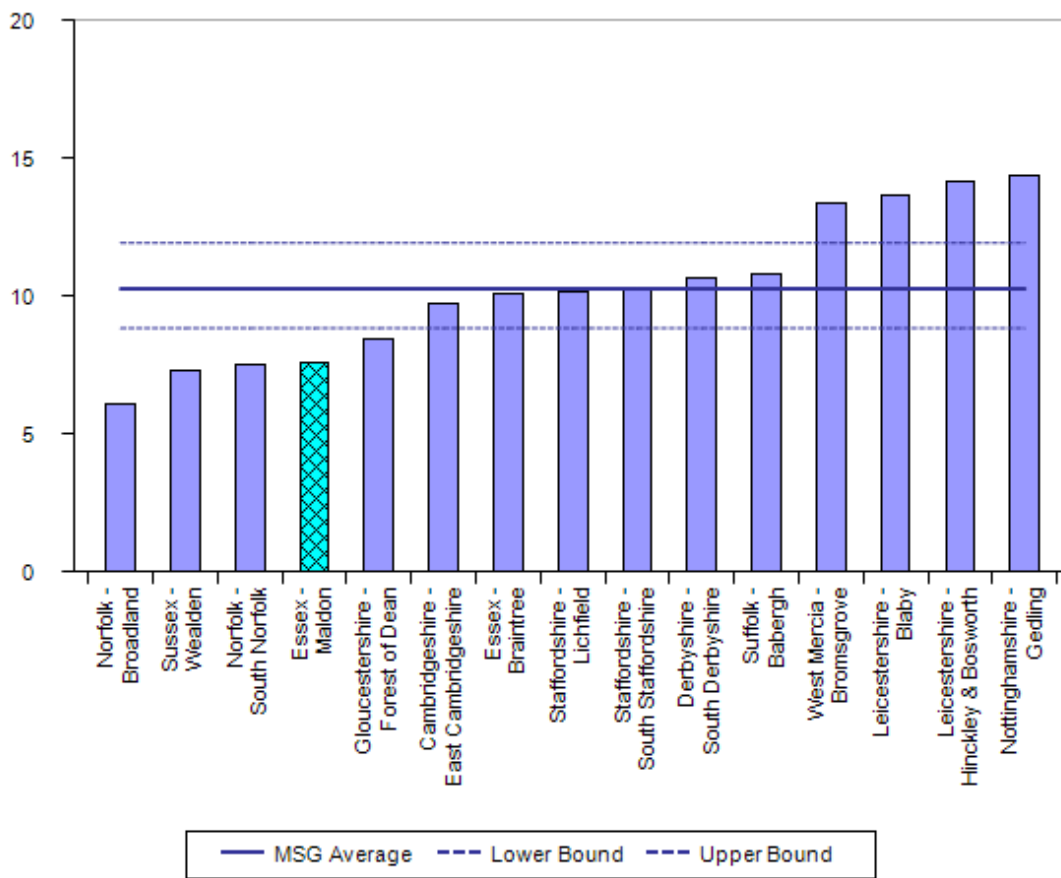

Performance against Most Similar Crime and Disorder

iQuanta Barchart MSG - Crimes per 1000 Residents  
Essex - Maldon CDRP  
All Crime  
01 Dec 2009 - 28 Feb 2010

Maldon have now successfully climbed to 4th lowest in their family group for reduction of crime for the period Dec – Feb 2010, this equates to 7.33 crimes per 1000 residents. We are working towards meeting the challenging target of reducing from by 5%, and the positive results recorded from this period now put us back on track for meeting this target.